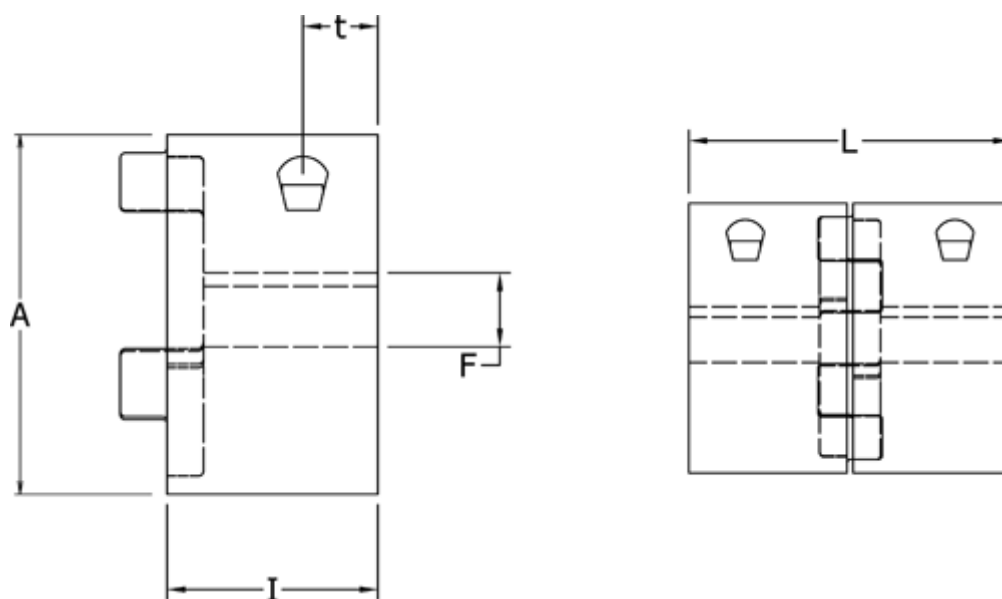

# Data Sheet

Article number: 3335009M003

Description: Clamping Hub Klonex ES9  
ALU Aluminium, Bore 3H7 mm

## Measures

A = 20

F = 3

I = 10

L = 30

t = 5.0